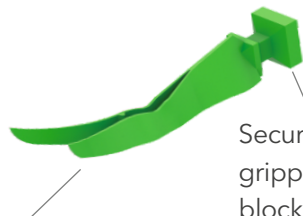

Quad

Matrix System™

Advanced design
for complex cases

- Faster more predictable back-to-back restorations
- Improved performance on deep restorations
- Outstanding cervical seal

FROM THE LEADER IN MATRIX SYSTEMS

All-new asymmetrical **Quad Ring** design with specialized 'driver-tip' maximizes Quad Wedge adaptation and cervical seal.

- Adapts the split-tip Quad wedge to both sides of the embrasure simultaneously
- Seals both cervical margins
- Drives deeper for improved matrix band adaptation and tooth separation
- Soft-Face™ design for superior flash reduction!

Maximum adaptation

The right and left driver tips of the Quad system allow you to select the ideal ring for each quadrant and for each restorative challenge.

The **Quad Wedge** utilizes a revolutionary split-tip design.

Flexible wings for superior adaptation.

Secure gripping block for precise control.

Three sizes plus the special, anatomically-shaped purple!

Seal those concavities!

Quad Wedges include the highly specialized anatomical purple wedge designed for an improved seal when presented with a root concavity.