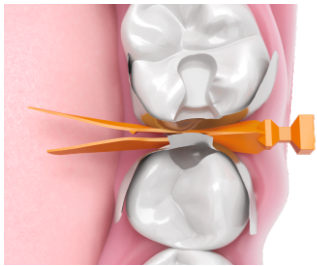

Quad

Matrix System™

Advanced design
for complex cases

- Faster more predictable back-to-back restorations
- Improved performance on deep restorations
- Outstanding cervical seal

FROM THE LEADER IN MATRIX SYSTEMS

All-new asymmetrical **Quad Ring** design with specialized 'driver-tip' maximizes Quad Wedge adaptation and cervical seal.

- Adapts the split-tip Quad wedge to both sides of the embrasure simultaneously
- Seals both cervical margins
- Drives deeper for improved matrix band adaptation and tooth separation
- Soft-Face™ design for superior flash reduction!

Maximum adaptation

The right and left driver tips of the Quad system allow you to select the ideal ring for each quadrant and for each restorative challenge.

The **Quad Wedge** utilizes a revolutionary split-tip design.

Flexible wings for superior adaptation.

Secure gripping block for precise control.

Three sizes plus the special, anatomically-shaped purple!

Seal those concavities!

Quad Wedges include the highly specialized anatomical purple wedge designed for an improved seal when presented with a root concavity.